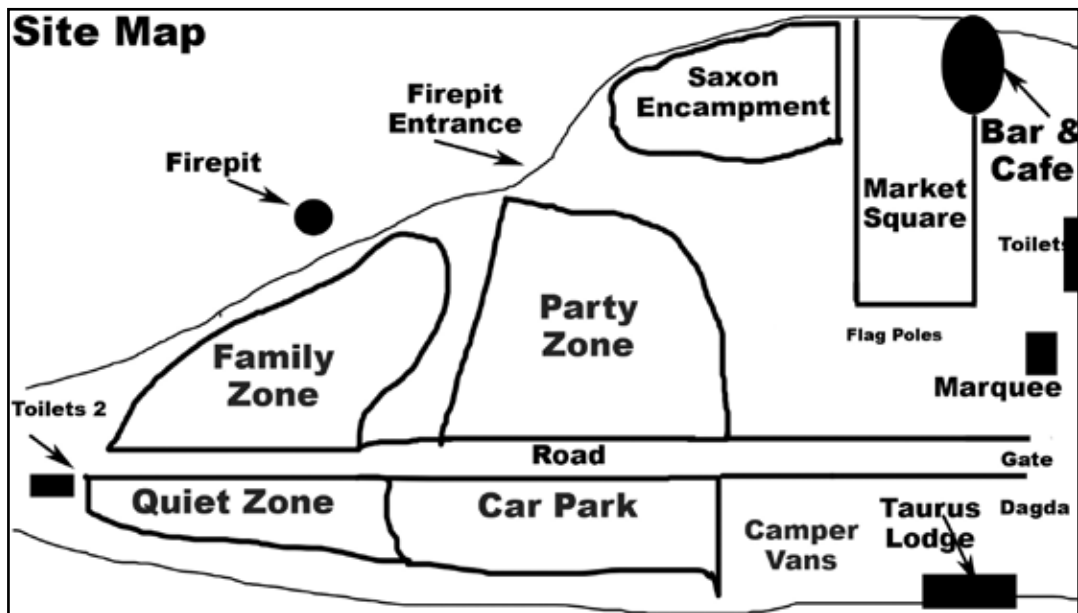

Sunday			
16:00	Dog Massage	Frances	Marquee
	Blacksmith Gods	Pete Jennings	Taurus Lodge
17:00	Yoga & Generating Energy	Mark Yoga	Taurus Lodge
	Psychic Protection Defining Your Boundaries	Barbara Meiklejohn-Free	Marquee
17:30	Childrens Shield Wall	Ealdfaeder	Encampment
18:00	Artemis Closing Ritual	Artemis Ritual Team	Market Square
18.30	Raffle	Merlyn & Cathbodva	Bar
19:00	Firewalk Workshop	Oona	Taurus Lodge
21:30	Firewalk	Oona	Firewalk Area
22:00	Food closes	Artemis Cafe	Bar
22:30	Ghost Stories	Merlyn and more	Marquee
23:00	Fun and Music in Bar until 01:45		Bar
Monday			
10:00	Food and Music in Bar until 12:00		Bar
12:00	Event closes	Visitors depart	All Areas

Please note while every effort has been made to make this schedule as accurate as possible, everything in this programme is subject to change, or cancellation without notice

Dogs must be kept on a lead at all times, and all mess must be cleared - Please use Cafe/Bar bins for food waste or recycling - Campers please use bin bags provided and return to disabled car park daily - No drumming after 10:00pm - It is parents responsibility to supervise their children at all times